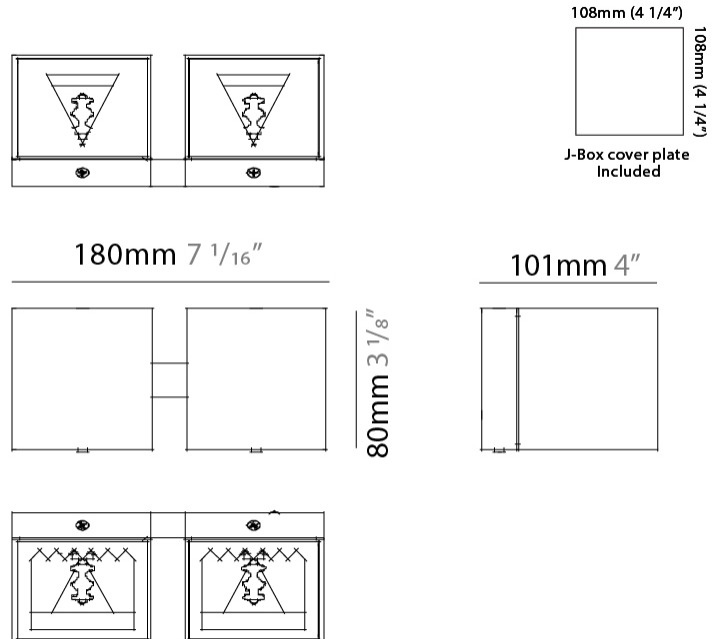

DAU DOUBLE SURFACE

D93095-

base number   Finish
Options

PROJECT _____
TYPE _____
SPECIFIER _____
QUANTITY _____
DATE _____

1. To build a product code in our configurator select the specify button on the base model # product page
2. To build a manual product code on this datasheet choose from the options listed below in blue font and add the suffix to the base model #

GENERAL

Series: Dau _____
Subseries: Dau Double _____
Brand: Milan _____
Division: Design _____
Mounting Type: Surface _____
Mounting Location: Wall _____
Subcategory: Up/Down Light _____

PHYSICAL

Shape: Rectangle _____
Length (mm): 180 _____
Length (in): 7 1/16 _____
Height (mm): 80 _____
Depth (mm): 101 _____
Height (in): 3 1/8 _____
Depth (in): 4 _____
Extension (mm): 101 _____
Extension (in): 4 _____
Light Distribution: Direct / Indirect _____
Fixture Finish: BAL / MWL / BSL _____
Fixture Material: Extruded Aluminum _____

ELECTRICAL

Number of Lamps: 2 _____
Lamp Type: LED Retrofit _____
Lamp Shape: T4 _____
Bulb Included: Bulb Not Included _____
Max. Wattage Per Lamp (W): 3.5 _____
Lamp Base: G9 _____
Input Voltage (V): 120Vac Direct Line _____

LED

OPTICAL

RATINGS AND CERTIFICATIONS

Certified By: Certified for North American Standards _____
IP rating: IP20 _____