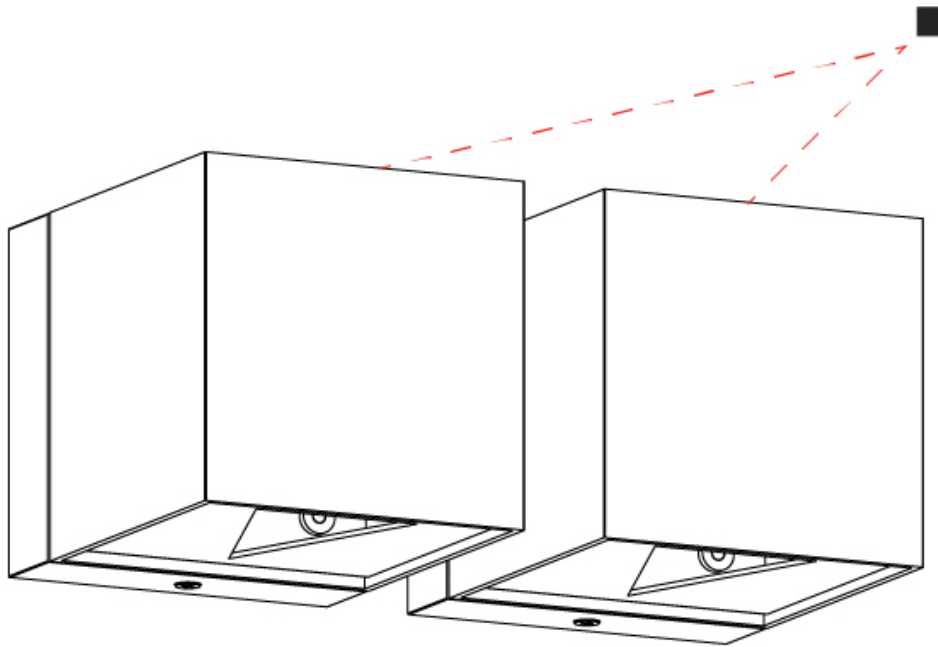

DAU DOUBLE SURFACE

D93095-

PROJECT _____

TYPE _____

SPECIFIER _____

QUANTITY _____

DATE _____

D